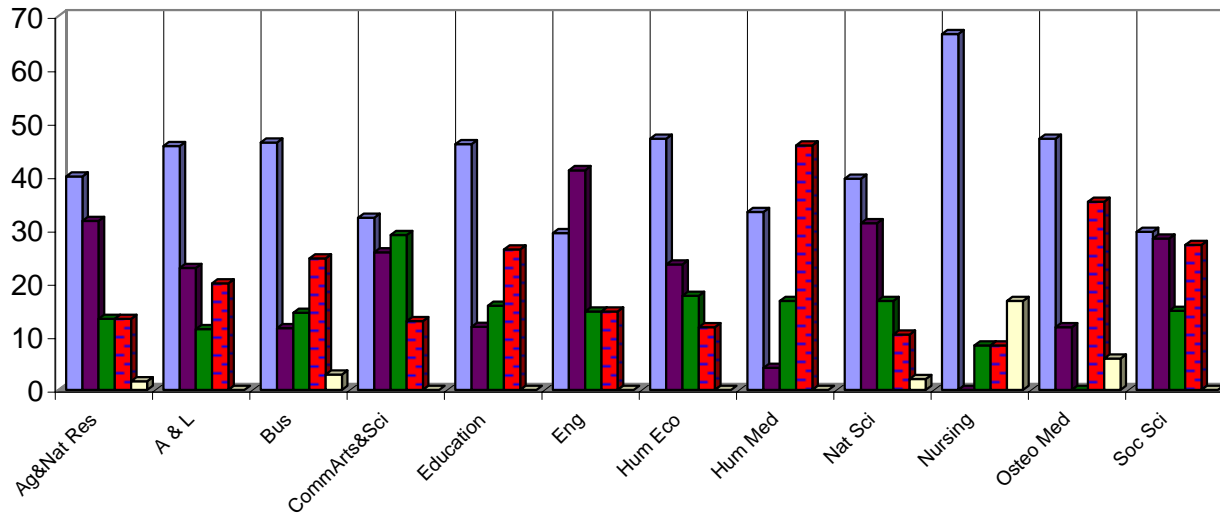

2000 Graduate School Survey-By Colleges

Number of First Year Students Surveys

Ag & Nat Resources n=60	Education n=76	Natural Science n=48
Arts & Letters n=35	Engineering n=34	Nursing n=12
Business n=69	Human Ecology n=17	Osteo. Med. n=17
Comm. Arts n=31	Human Medicine n=24	Social Science n=81
		Veterinary Med. n=19

2000 Graduate School Survey-By Colleges

2000 Graduate School Survey-By Colleges

65. How did you hear about MSU's graduate program?

Other Recommendation from college professor MSU Web site Friends/fellow students MSU recruitment fair